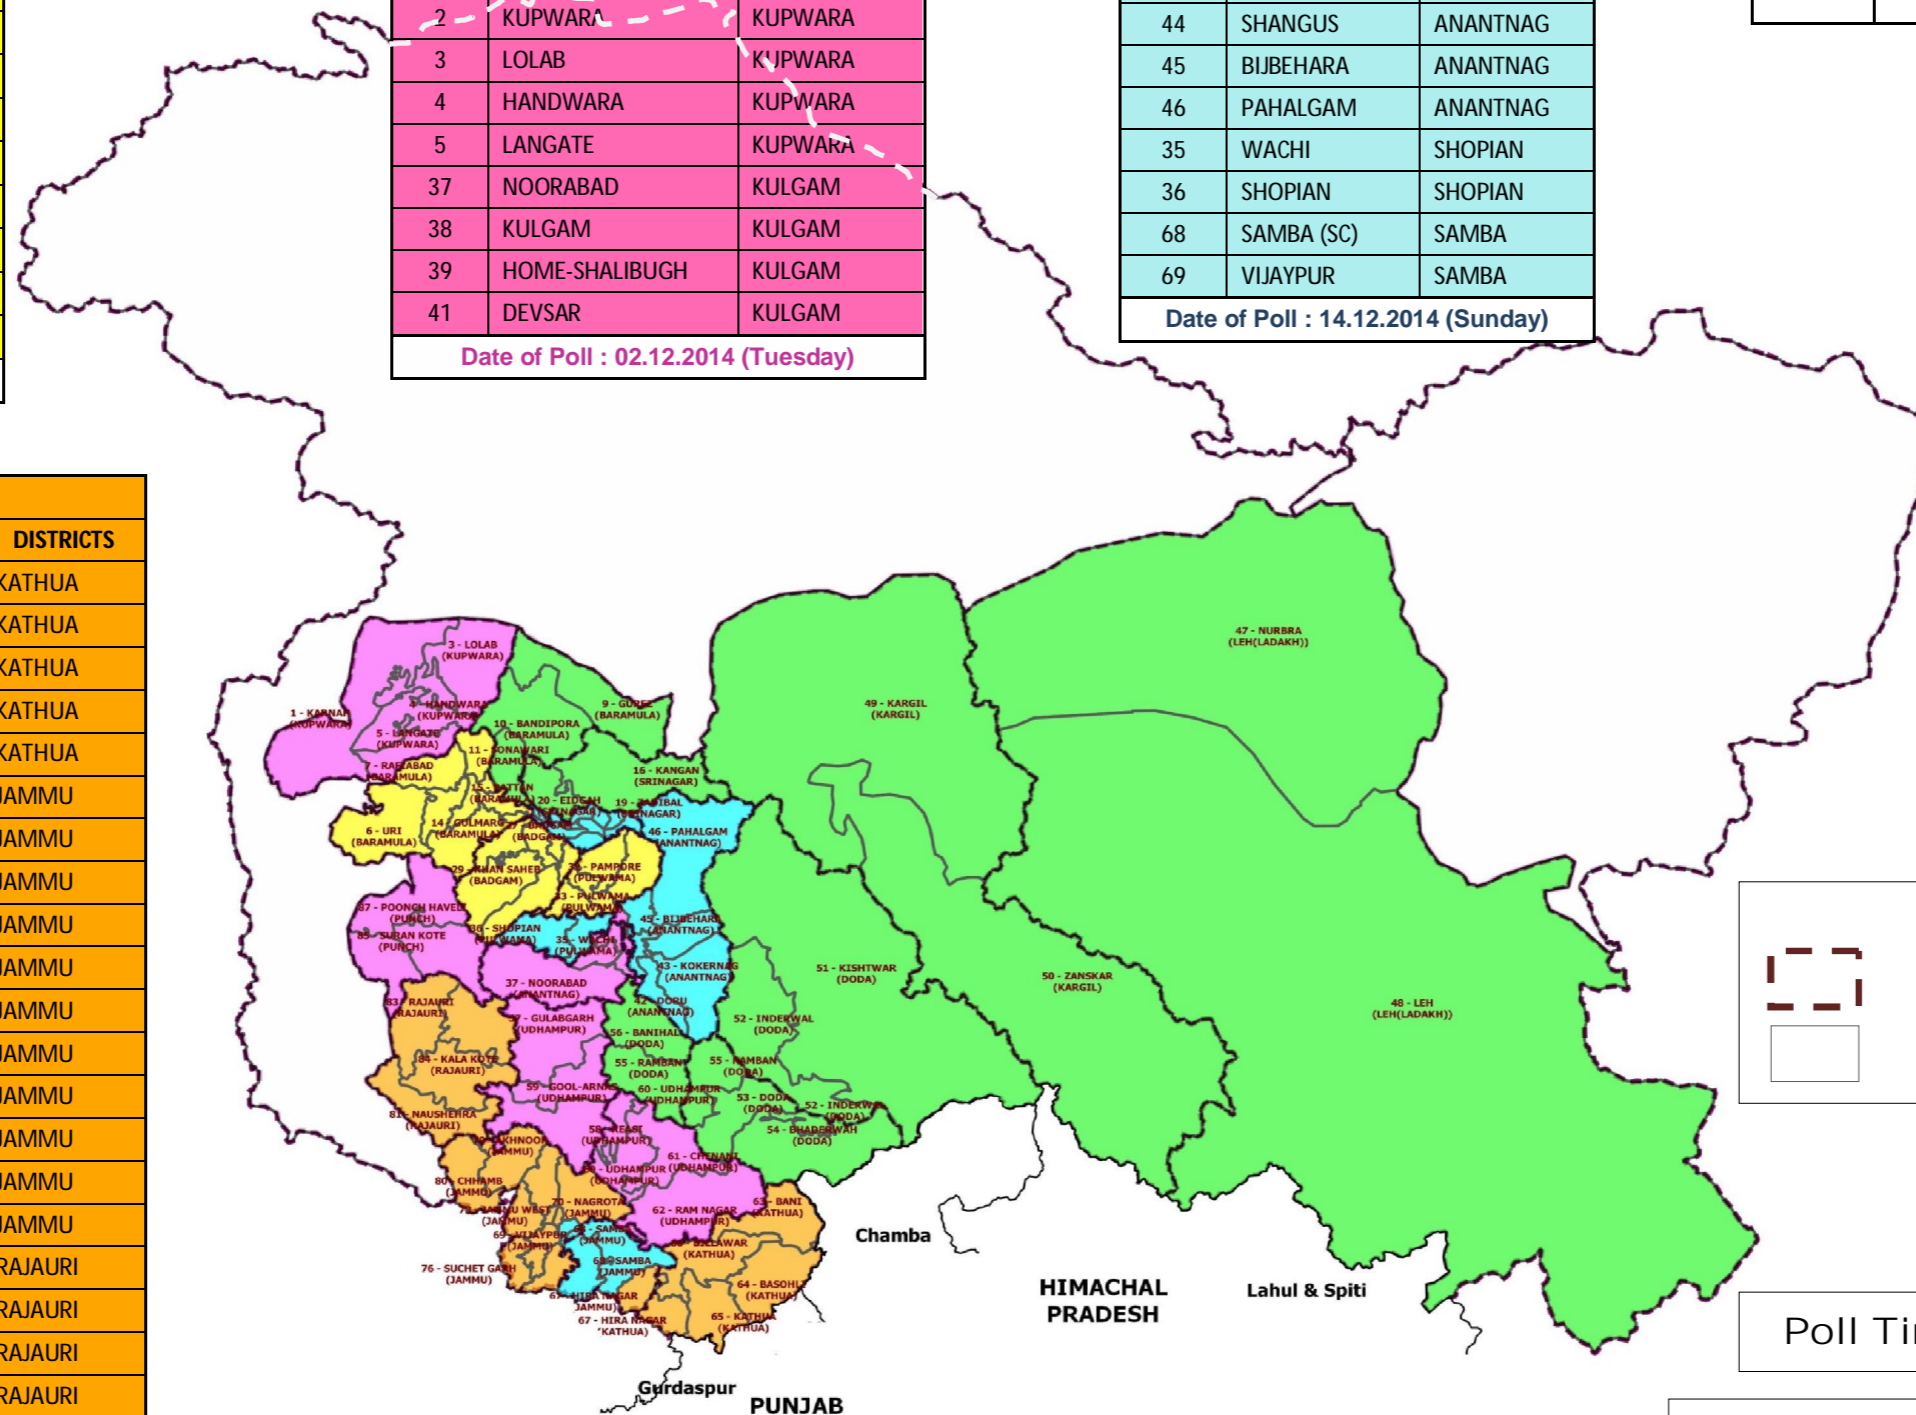

Date of Poll : 14.12.2014 (Sunday)

| Date of | Phase-I | Phase-II | Phase-III | Phase-IV | Phase-V |
|-----------------------|------------------------|-----------------------|-----------------------|------------------------|------------------------|
| Issue of Notification | 28.10.2014 (Wednesday) | 07.11.2014 (Friday) | 14.11.2014 (Friday) | 19.11.2014 (Wednesday) | 26.11.2014 (Wednesday) |
| making nomination | 05.11.2014 (Wednesday) | 14.11.2014 (Friday) | 21.11.2014 (Friday) | 26.11.2014 (Wednesday) | 03.12.2014 (Wednesday) |
| Scrutiny | 07.11.2014 (Friday) | 15.11.2014 (Saturday) | 22.11.2014 (Saturday) | 27.11.2014 (Thursday) | 04.12.2014 (Thursday) |
| withdrawal | 10.11.2014 (Monday) | 17.11.2014 (Monday) | 24.11.2014 (Monday) | 29.11.2014 (Saturday) | 06.12.2014 (Saturday) |
| Poll | 25.11.2014 (Tuesday) | 02.12.2014 (Tuesday) | 09.12.2014 (Tuesday) | 14.12.2014 (Sunday) | 20.12.2014 (Saturday) |

| Phase - I | | |
|-----------|-------------|-----------|
| AC NO | AC NAME | DISTRICTS |
| 9 | GUREZ | BANDIPUR |
| 10 | BANDIPORA | BANDIPUR |
| 11 | SONAWARI | BANDIPUR |
| 16 | KANGAN | GANDERBAL |
| 17 | GANDERBAL | GANDERBAL |
| 47 | NOBRA | LEH |
| 48 | LEH | LEH |
| 49 | KARGIL | KARGIL |
| 50 | ZANSKAR | KARGIL |
| 51 | KISHTWAR | KISHTWAR |
| 52 | INDERWAL | KISHTWAR |
| 53 | DODA | DODA |
| 54 | BHADERWAH | DODA |
| 55 | RAMBAN (SC) | RAMBAN |
| 56 | BANIHAL | RAMBAN |

Date of Poll : 20.12.2014 (Saturday)

LEGEND

District Boundary

Assembly Constituency Boundary

Poll Timing: 8.00 A.M. to 4.00 P.M.

Date of Counting: 23.12.2014 (Tuesday)